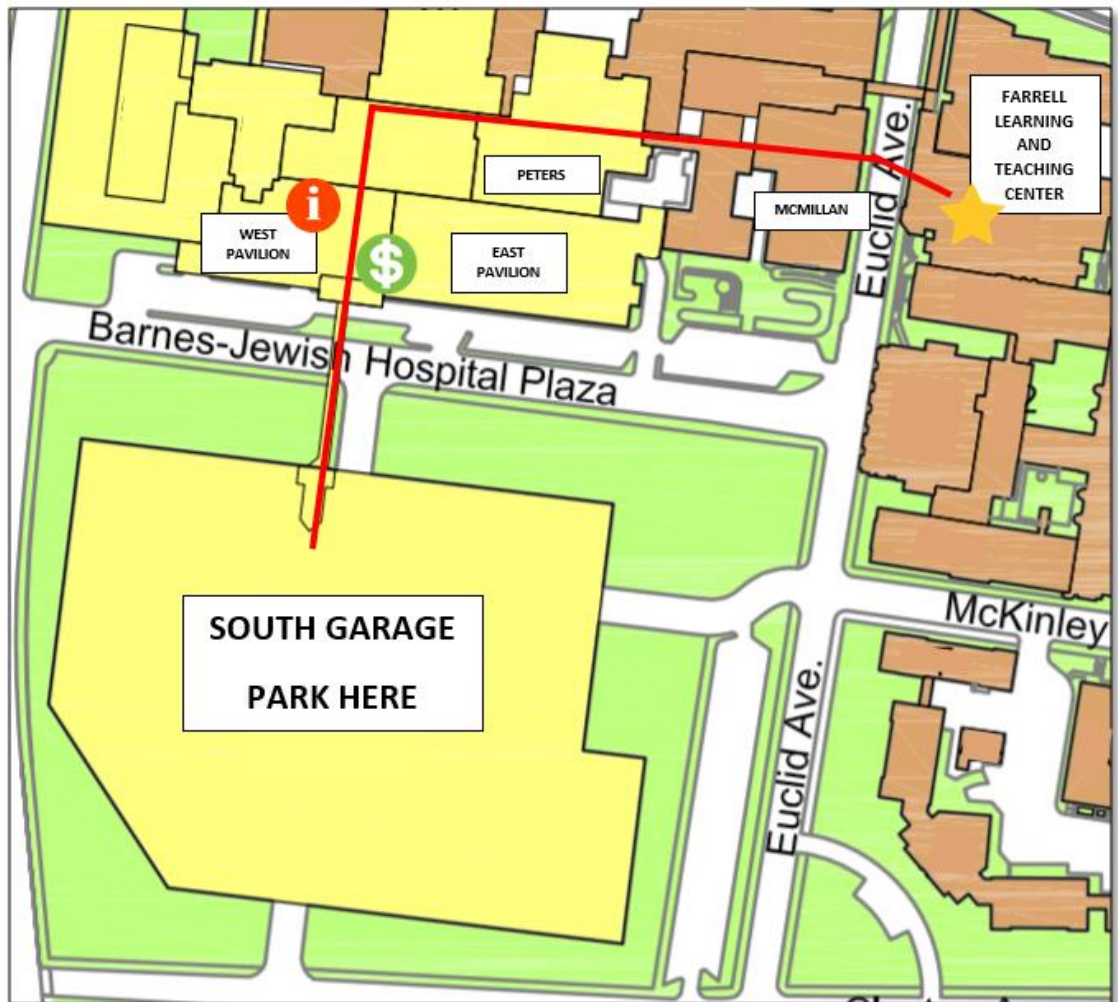

Spring Update Parking Information

Plaza Garage
(South Parking
Garage):

3 Barnes-Jewish
Hospital Plaza Drive
St. Louis MO 63110

Farrell Learning and
Teaching Center
(FLTC):

520 S. Euclid Avenue
St. Louis MO 63110

- FOLLOW THIS PATH
- INFORMATION DESK
- PARKING PAY STATION
- FARRELL LEARNING AND TEACHING CENTER (FLTC)

- Park in the Plaza Garage (formerly named South Garage) off Barnes-Jewish Hospital Plaza
- Take a ticket to enter the garage and take this ticket with you to the event
- Follow the red line on the map to reach the Farrell Learning and Teaching Center (FLTC) or stop at the information desk on the map to ask for further directions
- Once you reach the FLTC, you will be given a parking voucher
- At the end of the day, follow the red line back to the pay station (in the same area as the information desk) and insert your ticket first, followed by the parking voucher
- The machine will give you a validated ticket that can be used to exit the garage